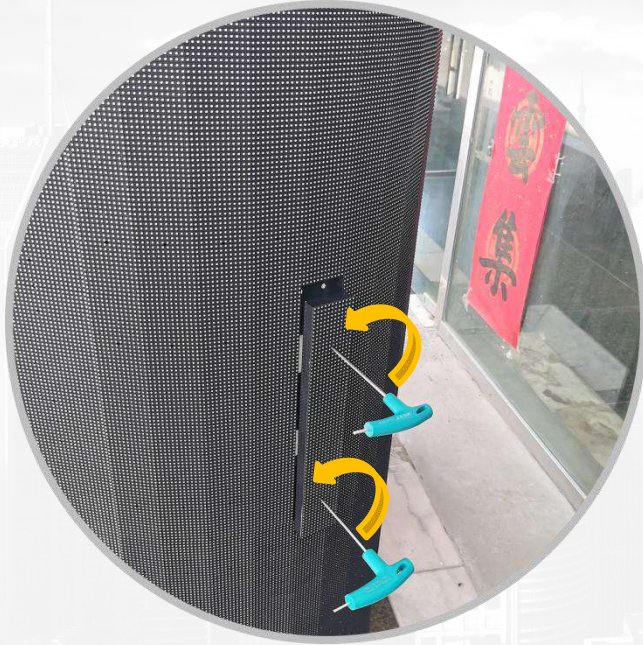

ES-C Series

The Arc Corner Option

High end customization

Front/Rear access

Remote control

High brightness

wide viewing angle

Ultra Guard

Top View

Back View

Front View

The Arc Corner Part

Cabinet Size

Module Size

Maintenance

Front-side maintenance

Rear-side maintenance

IP65 Waterproof for both front
and back side

seamless splicing

High refresh rate

High refresh rate

Low refresh rate

High grey scale

Hig grey scale

Low grey scale

160° Super wide viewing angle

Perfect presentation of images from any angle

CASES

Pixel Pitch

P3.125

P4.16

P5