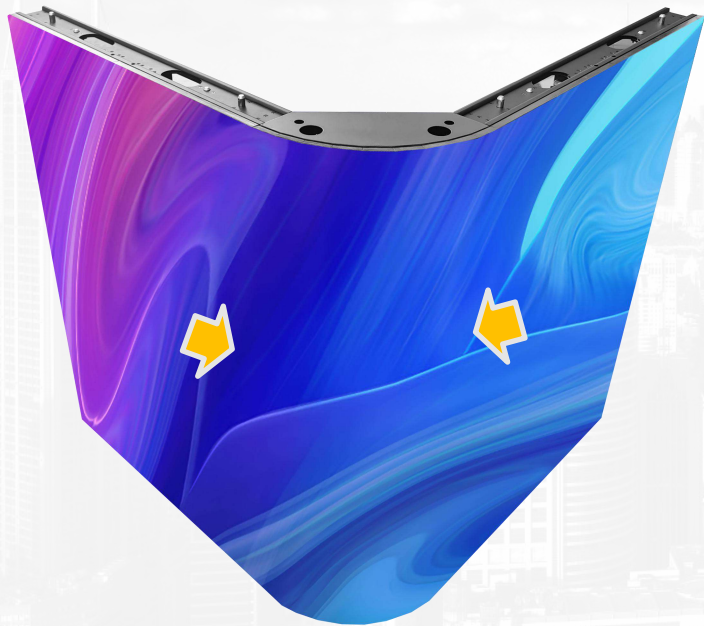

Top View

Back View

Front View

The Arc Corner Part

Cabinet Size

Module Size

Maintenance

Front-side maintenance

Rear-side maintenance

IP65 Waterproof for both front
and back side

seamless splicing

High refresh rate

High refresh rate

Low refresh rate

High grey scale

Hig grey scale

Low grey scale

160° Super wide viewing angle

Perfect presentation of images from any angle

CASES

Pixel Pitch

P3.125

P4.16

P5