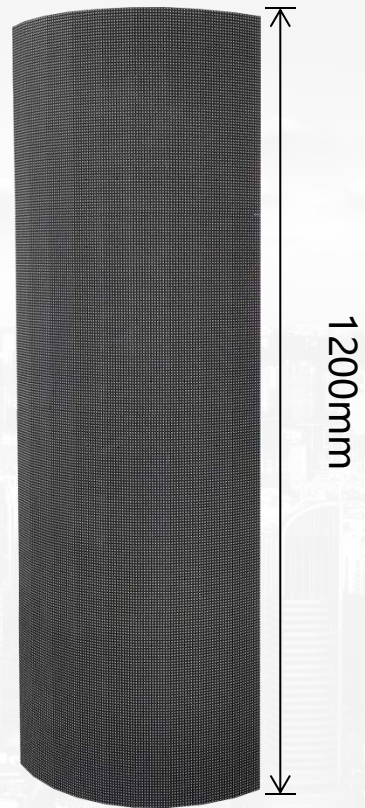

Top View

Back View

Front View

The Arc Corner Part

Cabinet Size

Module Size

Maintenance

Front-side maintenance

Rear-side maintenance

IP65 Waterproof for both front
and back side

seamless splicing

High refresh rate

High refresh rate

Low refresh rate

High grey scale

Hig grey scale

Low grey scale

160° Super wide viewing angle

Perfect presentation of images from any angle

CASES

Pixel Pitch

P3.125

P4.16

P5