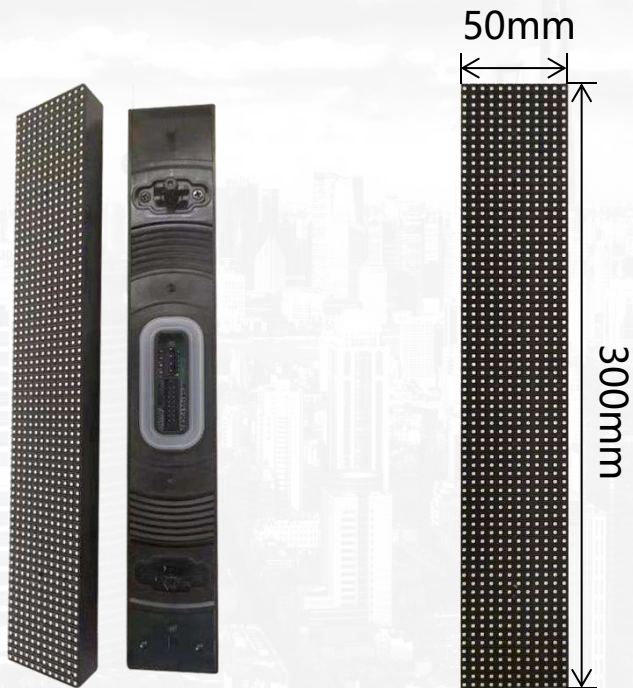

ES-C Series

The Arc Corner Option

High end customization

Front/Rear access

Remote control

High brightness

wide viewing angle

Ultra Guard

Top View

Back View

Front View

The Arc Corner Part

Cabinet Size

Module Size

Maintenance

Front-side maintenance

Rear-side maintenance

IP65 Waterproof for both front
and back side

seamless splicing

High refresh rate

High refresh rate

Low refresh rate

High grey scale

Hig grey scale

Low grey scale

160° Super wide viewing angle

Perfect presentation of images from any angle

CASES

Pixel Pitch

P3.125

P4.16

P5